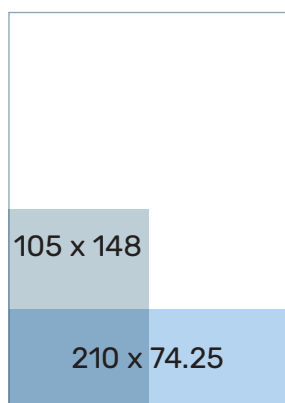

ARTWORK

Please supply your artwork as an Acrobat pdf file at 300dpi, CMYK with 3mm bleed, and crop marks. Keep important copy and graphics at least 10mm from edges.

AD SIZES Width x Height in millimetres

Quarter page