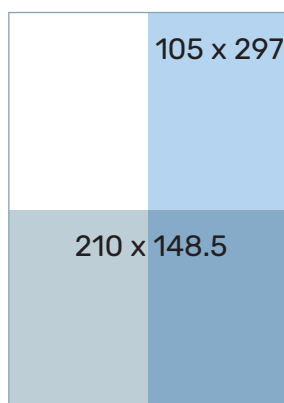

ARTWORK

Please supply your artwork as an Acrobat pdf file at 300dpi, CMYK with 3mm bleed, and crop marks. Keep important copy and graphics at least 10mm from edges.

AD SIZES Width x Height in millimetres

Quarter page

Half page

Full page

Back cover

Advertorial half page

Advertorial full page

Make a booking

To place an ad in *The Review*, or for more information, please email cpsociety@cpsociety.org.nz or phone 0800 503 603